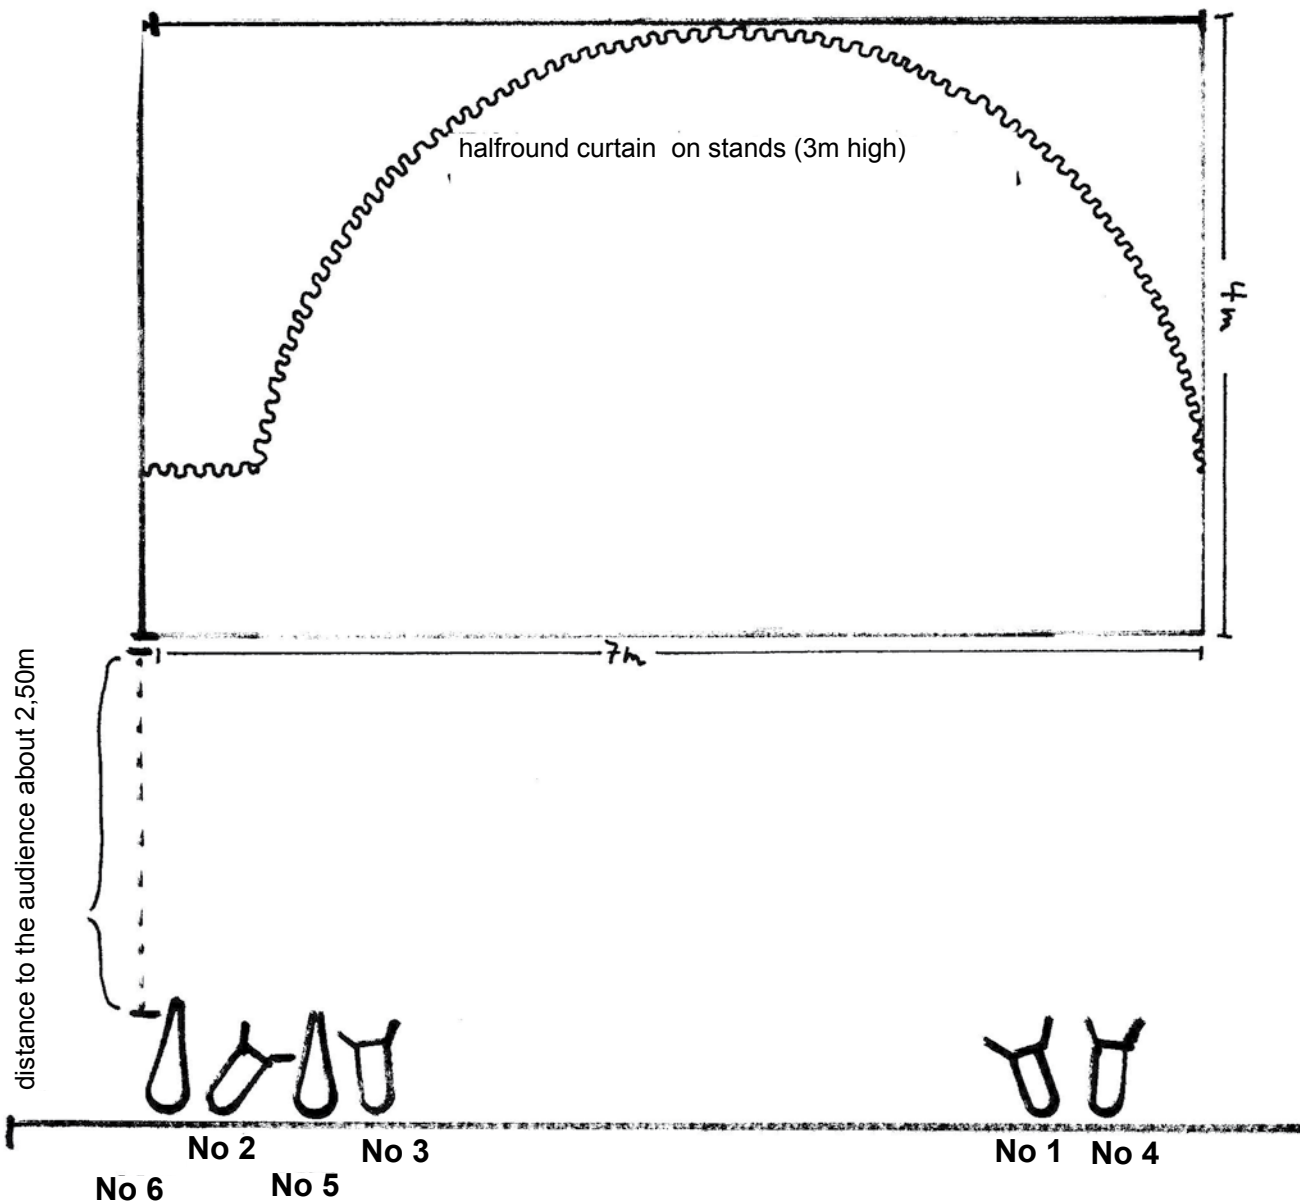

Situation of the audience:

We play on the same level as the audience, facing them. It is important that the audience can see the stage floor—so gently inclined seats (at about 8 meters width, with optimal rising rows of 30 /60 /90cm) without an aisle in the middle would be best. There should be a distance of about 2,50 meters to our stage.

Contact:

post@melanieflorschuetz.de

phone: + 49 / 30 / 782 79 08

mobile: + 49 / 163 / 45 27 285

Info : www.melanieflorschuetz.de

Mr & Mrs Sommerflügel

Lighting plan

Acting space: 7 m breadth and 4 m depth and 3 m height